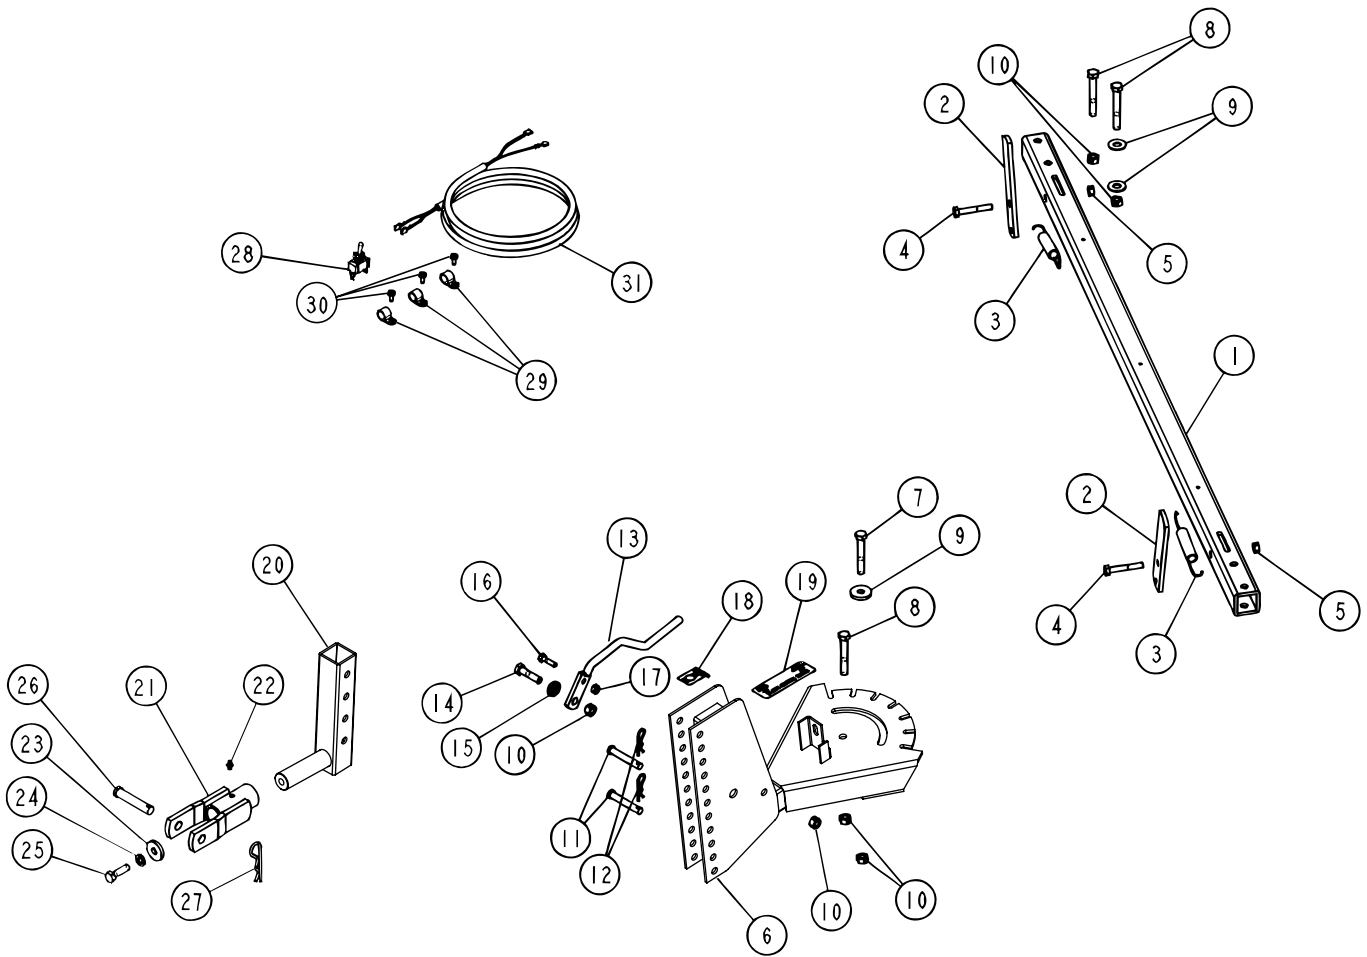

42" ROUGH CUT TRAILMOWER - MODEL 45-03612

ITEM	PART NO.	DESCRIPTION	ITEM	PART NO.	DESCRIPTION
1.	25273	TUBE DRAWBAR (MODEL 45-0361)	17.	43013	NUT 1/4-20 LOCK
	HA24321	TUBE DRAWBAR (MODEL 45-03071)	18.	HA23262	DECAL ENGINE SHUT-OFF
2.	HA24441	STRAP HITCH	19.	HA23265	DECAL CLUTCH LEVER
3.	HA20186	SPRING EXTENSION	20.	64910	BRACKET DRAWBAR ADJUSTMENT
4.	44180	BOLT 5/16-18 X 2" HEX HEAD	21.	HA24326	DRAWBAR SWIVEL
5.	43064	NUT 5/16-18 HEX LOCK	22.	HA5074	FITTING GREASE
6.	64909	HITCH ASSEMBLY	23.	HA15200	WASHER
7.	HA180132	BOLT 3/8-16 X 2-1/4 HEX HEAD	24.	43003	WASHER 3/8 LOCK
8.	43509	BOLT 3/8-16 X 2-3/4 HEX HEAD	25.	43087	BOLT 3/8-16 X 1-1/4 HEX HEAD
9.	43070	WASHER 3/8 FLAT	26.	HA24330	PIN CLEVIS
10.	43082	NUT 3/8-16 HEX LOCK	27.	HA3341	PIN HAIR COTTER, 5/32"
11.	HA23636	PIN CLEVIS	28.	HA22759	SWITCH ON/OFF
12.	47134	PIN HAIR COTTER .08 X 1.58	29.	HA23761	CLIP HOSE 3/8"
13.	49157	LEVER CLUTCH	30.	HA9411666	SCREW #10-16 X 1/2 SELF TAPPING
14.	43062	BOLT 3/8-16 X 1-1/2 HEX HEAD	31.	49164	WIRE HARNESS (MODEL 45-0361)
15.	HA19445	SPRING COMPRESSION		HA24353	WIRE HARNESS (MODEL 45-03071)
16.	43012	BOLT 1/4-20 X 3/4 HEX HEAD